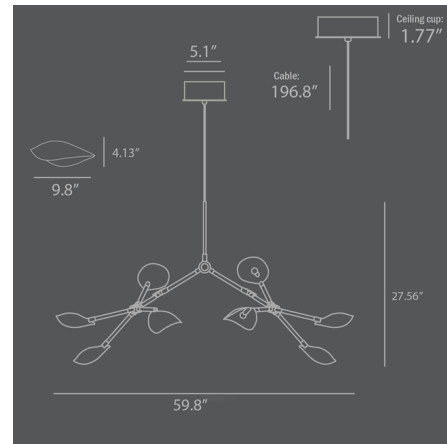

### Specifications

COLOR	N/A
BODY FINISH	Bronze
WATTAGE	34.4W
DIMMER	Standard 120V
DIMENSIONS	59.84"W x 27.56"H
BULB NOT INCLUDED	8 x G16.5/Candelabra (E12)/4.3W/120V LED
COUNTRY OF ORIGIN	China

CLICK TO VIEW PRODUCT