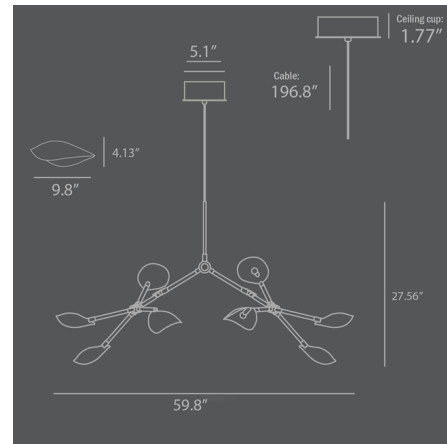

Shown in bronze