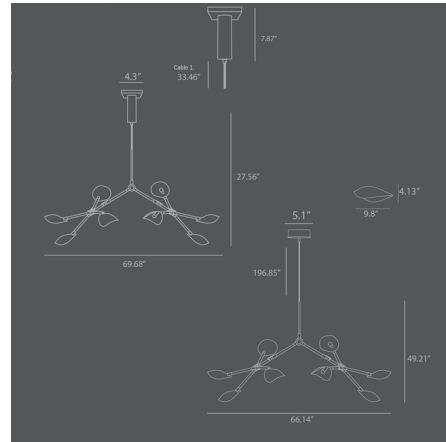

By 101 Copenhagen

Description

Inspired by the graceful movement of the stingray, the Stingray Grande Chandelier is a harmonious fusion of soft curves and striking lines. The floating elegance of the Stingray lampshade takes center stage, its sculptural form creating a dynamic interplay of light and shadow. As the perspective shifts, the lampshade subtly conceals and reveals the light source, offering a mesmerizing and ever-changing illumination experience.

Shown in bronze

Specifications

COLOR	N/A
BODY FINISH	Bronze
WATTAGE	34.4W
DIMMER	Standard 120V
DIMENSIONS	69.68"W x 27.56"H
BULB NOT INCLUDED	8 x G16.5/Candelabra (E12)/4.3W/120V LED
COUNTRY OF ORIGIN	China