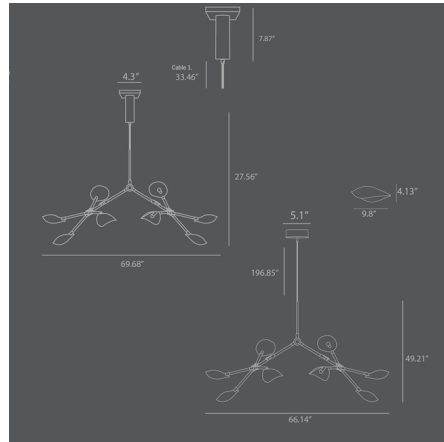

Lightology

lightology.com
866-954-4489
04-25-26

Project: _____

Company: _____

Location: _____ Fixture Type: _____

SPEC #: **1011491522**

Approved On: _____ Approved By: _____

Stingray Grande Chandelier By 101 Copenhagen

Description

Inspired by the graceful movement of the stingray, the Stingray Grande Chandelier is a harmonious fusion of soft curves and striking lines. The floating elegance of the Stingray lampshade takes center stage, its sculptural form creating a dynamic interplay of light and shadow. As the perspective shifts, the lampshade subtly conceals and reveals the light source, offering a mesmerizing and ever-changing illumination experience. Note: Not all options are available.

Shown in bronze

Specifications

COLOR	N/A
BODY FINISH	Bronze
WATTAGE	34.4W
DIMMER	Standard 120V
DIMENSIONS	69.68"W x 27.56"H
BULB NOT INCLUDED	8 x G16.5/Candelabra (E12)/4.3W/120V LED
COUNTRY OF ORIGIN	China