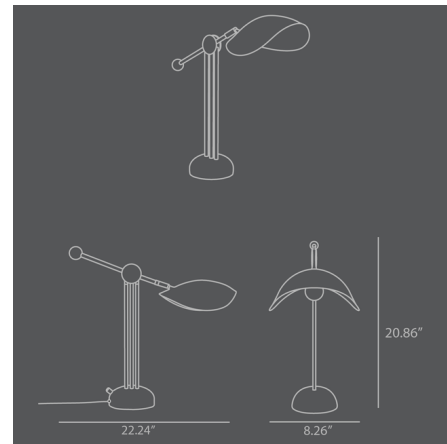

By 101 Copenhagen

Description

Inspired by the graceful movement of the stingray, the Stingray Table Lamp is a harmonious fusion of soft curves and striking lines. The floating elegance of the Stingray lampshade takes center stage, its sculptural form creating a dynamic interplay of light and shadow. As the perspective shifts, the lampshade subtly conceals and reveals the light source, offering a mesmerizing and ever-changing illumination experience. Dimmer switch located on lamp base.

Specifications

COLOR N/A
BODY FINISH Bronze
WATTAGE 2W
DIMMER Included
DIMENSIONS 8.26"W x 20.86"H x 22.24"D
BULB NOT INCLUDED 1 x G16.5/Candelabra (E12)/2W/120V LED
COUNTRY OF ORIGIN China

Technical Information

PRODUCT DIMENSIONS Cord Length: 78.74"

Shown in bronze

CLICK TO VIEW PRODUCT

Notes: