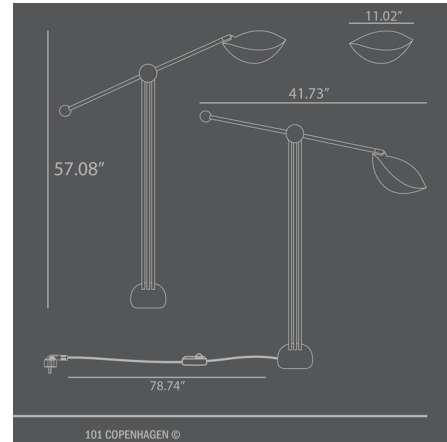

### Specifications

COLOR	N/A
BODY FINISH	Bronze
WATTAGE	2W
DIMMER	Included
DIMENSIONS	11.02"W x 57.08"H x 41.73"D
BULB NOT INCLUDED	1 x G16.5/Candelabra (E12)/2W/120V LED
COUNTRY OF ORIGIN	China

### Technical Information

PRODUCT DIMENSIONS	Cord Length: 78.74"
--------------------	---------------------

Shown in bronze

CLICK TO VIEW PRODUCT

Notes: