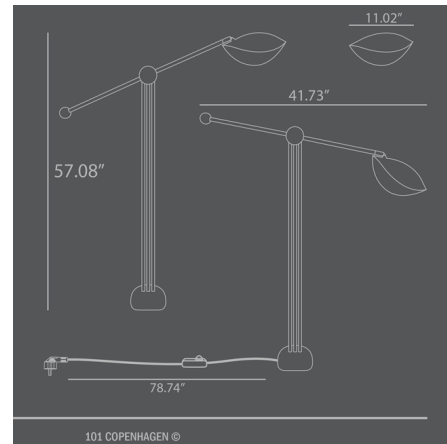

### Specifications

COLOR . . . . . N/A  
BODY FINISH . . . . . Bronze  
WATTAGE . . . . . 2W  
DIMMER . . . . . Included  
DIMENSIONS . . . . . 11.02"W x 57.08"H x 41.73"D  
BULB NOT INCLUDED . . . . . 1 x G16.5/Candelabra (E12)/2W/120V LED  
COUNTRY OF ORIGIN . . . . . China

### Technical Information

PRODUCT DIMENSIONS . . . . . Cord Length: 78.74"

Shown in bronze

CLICK TO VIEW PRODUCT

Notes: