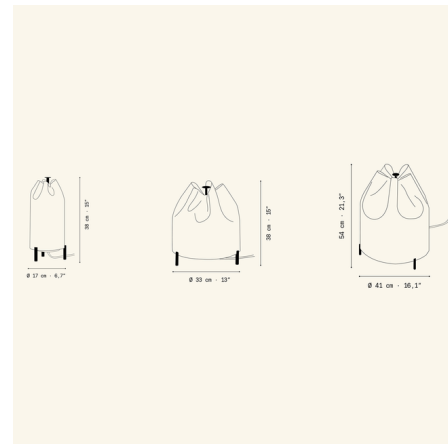

Lightology

lightology.com
866-954-4489
04-21-26

Project: _____
Company: _____
Location: _____ Fixture Type: _____
SPEC #: **ALV1491526**
Approved On: _____ Approved By: _____

Agasallo Table Lamp

By a-emotional light

Description

The Agasallo Table Lamp showcases organic fluidity and the balance between light and matter. Agasallo's shade is made of painted steel mesh in a cylindrical shape that has been pinched at the top for a textured accent. A footed base supports the shade and symbolizes the lamp's deeply rooted presence within a space. On/off switch located on cord.

Shown in black / white

Specifications

COLOR White
BODY FINISH Black
WATTAGE 7W
DIMMER N/A
DIMENSIONS 6.7"W x 15"H
BULB NOT INCLUDED 1 x A19/Medium (E26)/7W/120V LED
COUNTRY OF ORIGIN Spain

Technical Information

PRODUCT DIMENSIONS Cord Length: 78.7"

CLICK TO VIEW PRODUCT

Notes: