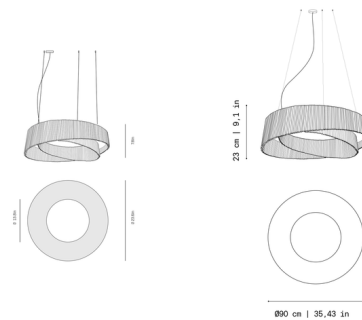

By a-emotional light

Description

The Anel Pendant combines volumes and lines to define a unique personality. Two concentric rings made of painted stainless steel mesh surround the LED light source, and a ridged vertical texture adds an intriguing visual accent. Understated but elegant, Anel will lend a sophisticated presence to any interior.

Shown in white / white

Specifications

COLOR	White
BODY FINISH	White
WATTAGE	46W
DIMMER	0-10V
DIMENSIONS	35.4"W x 9.1"H
INTEGRATED LED MODULE	1 x LED/46W/120V LED
COUNTRY OF ORIGIN	Spain

Technical Information

LAMP LIFE	30000 hours
COLOR RENDERING	90 CRI
LAMP COLOR	2700K
LUMENS/WATT	113.26
LUMINOUS FLUX	5210 lumens

CLICK TO VIEW PRODUCT

Notes: