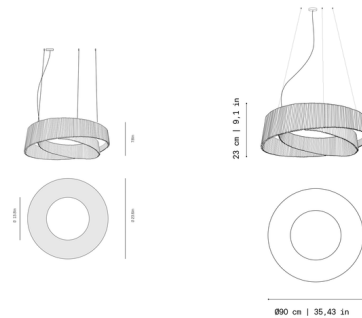

### Description

The Anel Pendant combines volumes and lines to define a unique personality. Two concentric rings made of painted stainless steel mesh surround the LED light source, and a ridged vertical texture adds an intriguing visual accent. Understated but elegant, Anel will lend a sophisticated presence to any interior.

### Specifications

COLOR	White
BODY FINISH	White
WATTAGE	46W
DIMMER	0-10V
DIMENSIONS	35.4"W x 9.1"H
INTEGRATED LED MODULE	1 x LED/46W/120V LED
COUNTRY OF ORIGIN	Spain

### Technical Information

LAMP LIFE	30000 hours
COLOR RENDERING	90 CRI
LAMP COLOR	2700K
LUMENS/WATT	113.26
LUMINOUS FLUX	5210 lumens

CLICK TO VIEW PRODUCT

Notes: