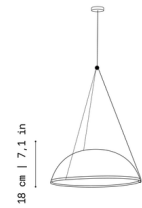

CLICK TO VIEW PRODUCT

Notes: