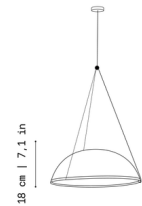

### Specifications

COLOR . . . . . White  
BODY FINISH . . . . . Black  
WATTAGE . . . . . 27W  
DIMMER . . . . . 0-10V  
DIMENSIONS . . . . . 18"W x 7.1"H  
INTEGRATED LED MODULE . . . . . 1 x LED/27W/120-277V LED  
COUNTRY OF ORIGIN . . . . . Spain

Ø45,8 cm | 16,5 in

CLICK TO VIEW PRODUCT

Notes: