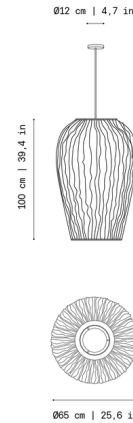

Specifications

COLOR White
BODY FINISH Matte White
WATTAGE 17W
DIMMER Low Voltage Electronic
DIMENSIONS 25.6"W x 39.4"H
INTEGRATED LED MODULE 1 x LED/17W/120-277V LED
COUNTRY OF ORIGIN Spain

Technical Information

LAMP LIFE 30000 hours
COLOR RENDERING 90 CRI
LAMP COLOR 2700K
LUMENS/WATT 96.76
LUMINOUS FLUX 1645 lumens

Shown in matte white / white

CLICK TO VIEW PRODUCT

Notes: