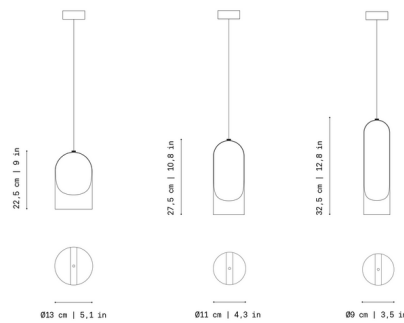

Shown in black / white

Specifications

COLOR	White
BODY FINISH	Black
WATTAGE	6W
DIMMER	Standard 120V
DIMENSIONS	5.1"W x 8.9"H
BULB NOT INCLUDED	1 x MR16/GU10/6W/120V LED
COUNTRY OF ORIGIN	Spain

Technical Information

PRODUCT DIMENSIONS	Cord: 78"
--------------------	-----------

CLICK TO VIEW PRODUCT

Notes: