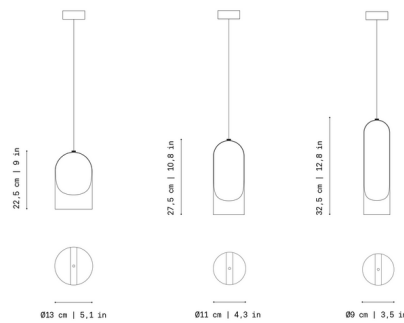

Description

The Parga Ceramic Pendant unites the seemingly opposing elements of light and ceramic to create a stylish fixture with a statuesque expression. The pendant is crafted from ceramic and formed into a shape reminiscent of primitive stone carvings. Parga aims light downward to provide bright, direct lighting. Note: The 9 inch size is only available in White finish, the 10.8 inch size is only available in Burgundy finish, and the 12.8 inch size is only available in Black finish.

Shown in black / white

Specifications

COLOR	White
BODY FINISH	Black
WATTAGE	6W
DIMMER	Standard 120V
DIMENSIONS	5.1"W x 8.9"H
BULB NOT INCLUDED	1 x MR16/GU10/6W/120V LED
COUNTRY OF ORIGIN	Spain

CLICK TO VIEW PRODUCT