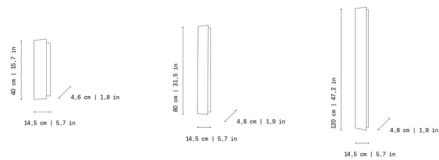

CLICK TO VIEW PRODUCT

Notes: