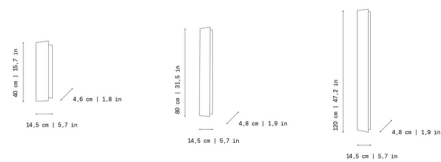

CLICK TO VIEW PRODUCT

Notes: