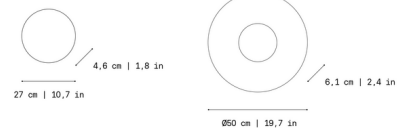

### Specifications

COLOR . . . . . Warm White  
BODY FINISH . . . . . White  
WATTAGE . . . . . 9W  
DIMMER . . . . . Low Voltage Electronic  
DIMENSIONS . . . . . 10.6"W x 10.6"H x 1.8"D  
INTEGRATED LED MODULE . . . . . 1x LED/9W/120-277V LED  
COUNTRY OF ORIGIN . . . . . Spain