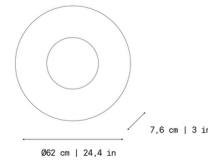

### Specifications

COLOR . . . . . Warm White  
BODY FINISH . . . . . White  
WATTAGE . . . . . 9W  
DIMMER . . . . . Low Voltage Electronic  
DIMENSIONS . . . . . 10.6"W x 10.6"H x 1.8"D  
INTEGRATED LED MODULE . . . . . 1 x LED/9W/120-277V LED  
COUNTRY OF ORIGIN . . . . . Spain