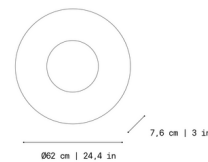

### Specifications

COLOR . . . . . Warm White  
BODY FINISH . . . . . White  
WATTAGE . . . . . 9W  
DIMMER . . . . . Low Voltage Electronic  
DIMENSIONS . . . . . 10.6"W x 10.6"H x 1.8"D  
INTEGRATED LED MODULE . . . . . 1x LED/9W/120-277V LED  
COUNTRY OF ORIGIN . . . . . Spain