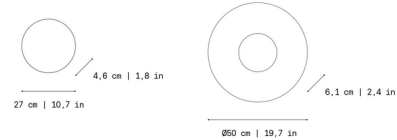

### Specifications

COLOR . . . . . Warm White  
BODY FINISH . . . . . White  
WATTAGE . . . . . 9W  
DIMMER . . . . . Low Voltage Electronic  
DIMENSIONS . . . . . 10.6"W x 10.6"H x 1.8"D  
INTEGRATED LED MODULE . . . . . 1 x LED/9W/120-277V LED  
COUNTRY OF ORIGIN . . . . . Spain