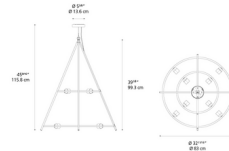

### Description

The El Poris Pendant features an open conical structure for a light, airy look with a sculptural feel. Each tier of the pendant is lined with traditional E26 sockets, allowing the pendant's aesthetics to be changed with different bulb shapes.

### Specifications

COLOR . . . . .	N/A
BODY FINISH . . . . .	Black
WATTAGE . . . . .	120W
DIMMER . . . . .	Standard 120V
DIMENSIONS . . . . .	32.93"W x 39.13"H
BULB NOT INCLUDED . . . . .	8 x A19/Medium (E26)/15W/120V LED
COUNTRY OF ORIGIN . . . . .	Italy