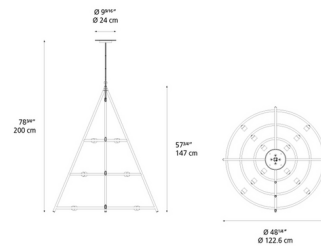

### Description

The El Poris Pendant features an open conical structure for a light, airy look with a sculptural feel. Each tier of the pendant is lined with traditional E26 sockets, allowing the pendant's aesthetics to be changed with different bulb shapes.

### Specifications

COLOR . . . . .	N/A
BODY FINISH . . . . .	Black
WATTAGE . . . . .	120W
DIMMER . . . . .	Standard 120V
DIMENSIONS . . . . .	32.93"W x 39.13"H
BULB NOT INCLUDED . . . . .	8 x A19/Medium (E26)/15W/120V LED
COUNTRY OF ORIGIN . . . . .	Italy