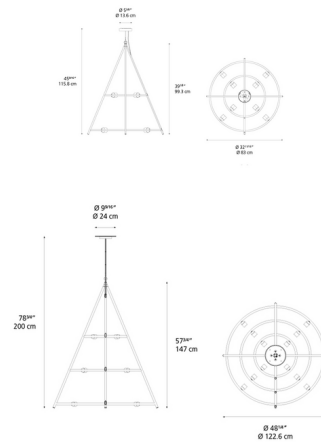

By Artemide

Description

The El Poris Pendant features an open conical structure for a light, airy look with a sculptural feel. Each tier of the pendant is lined with traditional E26 sockets, allowing the pendant's aesthetics to be changed with different bulb shapes.

Shown in black

Specifications

COLOR	N/A
BODY FINISH	Black
WATTAGE	120W
DIMMER	Standard 120V
DIMENSIONS	32.93"W x 39.13"H
BULB NOT INCLUDED	8 x A19/Medium (E26)/15W/120V LED
COUNTRY OF ORIGIN	Italy

CLICK TO VIEW PRODUCT