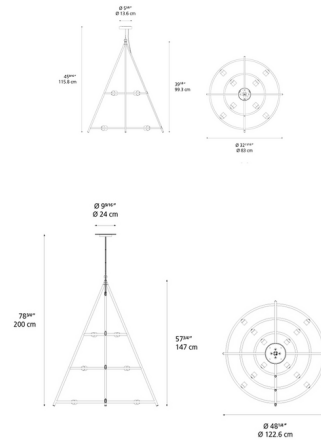

Description

The El Poris Pendant features an open conical structure for a light, airy look with a sculptural feel. Each tier of the pendant is lined with traditional E26 sockets, allowing the pendant's aesthetics to be changed with different bulb shapes.

Shown in black

Specifications

COLOR	N/A
BODY FINISH	Black
WATTAGE	120W
DIMMER	Standard 120V
DIMENSIONS	32.93"W x 39.13"H
BULB NOT INCLUDED	8 x A19/Medium (E26)/15W/120V LED
COUNTRY OF ORIGIN	Italy

CLICK TO VIEW PRODUCT