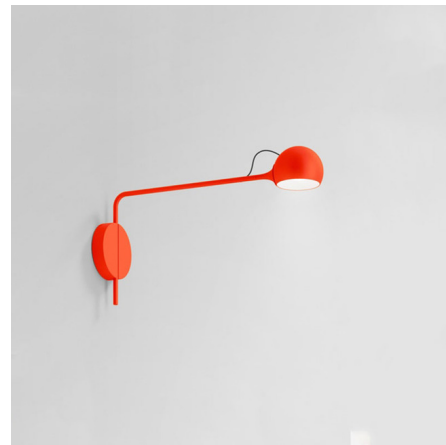

Lightology

lightology.com
866-954-4489
04-22-26

Project: _____
 Company: _____
 Location: _____ Fixture Type: _____
 SPEC #: **ART1491561**
 Approved On: _____ Approved By: _____

Ixa Wall Sconce By Artemide

Description

Discover the elegantly balanced aesthetic and exceptional functionality of the Ixa Wall Sconce. This meticulously designed fixture features a spherical lamp head poised on a slim, angled stem, creating a harmonious and timeless silhouette. The true ingenuity of the Ixa lies in its magnetic attachment: the sphere magnetically connects to the arm, allowing it to be freely rotated a full 360 degrees, giving you unparalleled precision to aim light exactly where it's needed for reading, working, or accenting. The arm also swings side to side for further adjustments. The Ixa's integrated LED light source ensures efficient and high-quality illumination, which can be effortlessly controlled with the built-in dimmer switch located directly on the lamp head. With its remarkable flexibility and timelessly simple silhouette, the Ixa Wall Sconce is an incredibly versatile design, ready to be repurposed and reinterpreted to fill a variety of functions across diverse spaces, making it a smart and stylish addition to any contemporary home or office.

Specifications

COLOR	N/A
BODY FINISH	Red
WATTAGE	9W
DIMMER	Included
DIMENSIONS	3.93"W x 11.25"H x 19.5"D
INTEGRATED LED MODULE	1 x LED/9W/120V LED
COUNTRY OF ORIGIN	Italy

Technical Information

PRODUCT DIMENSIONS	Backplate: 4.8" diameter
LAMP LIFE	60500 hours
COLOR RENDERING	90 CRI
LAMP COLOR	3000K
LUMENS/WATT	51.67
LUMINOUS FLUX	465 lumens