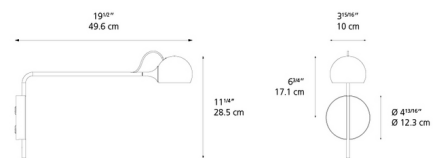

CLICK TO VIEW PRODUCT

Notes: