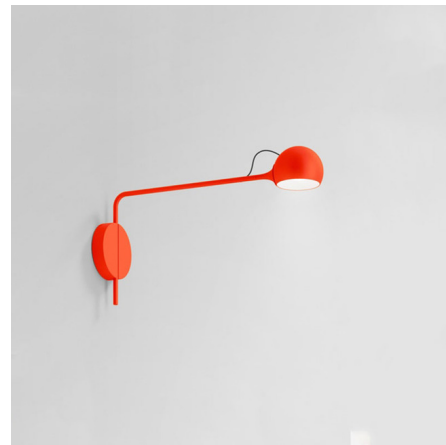

Lightology

lightology.com
866-954-4489
06-09-26

Project: _____
 Company: _____
 Location: _____ Fixture Type: _____
 SPEC #: **ART1491561**
 Approved On: _____ Approved By: _____

Ixa Wall Sconce By Artemide

Description

Discover the elegantly balanced aesthetic and exceptional functionality of the Ixa Wall Sconce. This meticulously designed fixture features a spherical lamp head poised on a slim, angled stem, creating a harmonious and timeless silhouette. The true ingenuity of the Ixa lies in its magnetic attachment: the sphere magnetically connects to the arm, allowing it to be freely rotated a full 360 degrees, giving you unparalleled precision to aim light exactly where it's needed for reading, working, or accenting. The arm also swings side to side for further adjustments. The Ixa's integrated LED light source ensures efficient and high-quality illumination, which can be effortlessly controlled with the built-in dimmer switch located directly on the lamp head. With its remarkable flexibility and timelessly simple silhouette, the Ixa Wall Sconce is an incredibly versatile design, ready to be repurposed and reinterpreted to fill a variety of functions across diverse spaces, making it a smart and stylish addition to any contemporary home or office.

Specifications

COLOR	N/A
BODY FINISH	Red
WATTAGE	9W
DIMMER	Included
DIMENSIONS	3.93"W x 11.25"H x 19.5"D
INTEGRATED LED MODULE	1 x LED/9W/120V LED
COUNTRY OF ORIGIN	Italy

Technical Information

PRODUCT DIMENSIONS	Backplate: 4.8" diameter
LAMP LIFE	60500 hours
COLOR RENDERING	90 CRI
LAMP COLOR	3000K
LUMENS/WATT	51.67
LUMINOUS FLUX	465 lumens