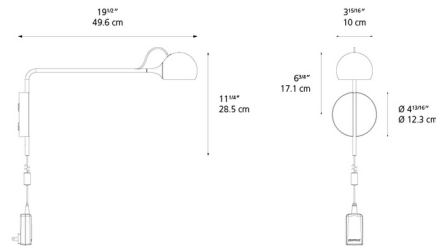

CLICK TO VIEW PRODUCT

Notes: