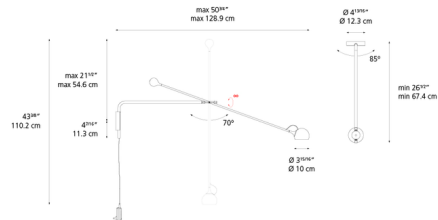

CLICK TO VIEW PRODUCT

Notes: