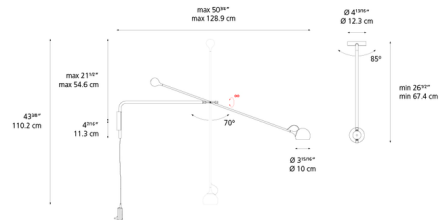

CLICK TO VIEW PRODUCT

Notes: