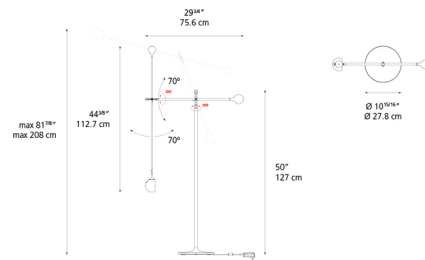

CLICK TO VIEW PRODUCT

Notes: