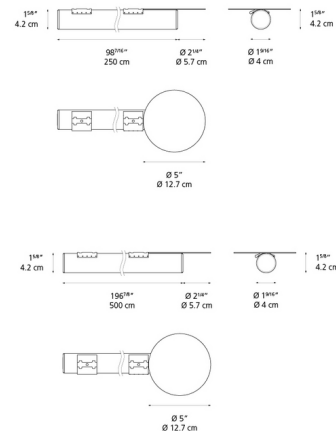

By Artemide

Description

The La Linea Wall / Ceiling Light by Artemide, designed by Bjarke Ingels Group (BIG), redefines architectural lighting with its unparalleled flexibility and artistic potential. This innovative fixture isn't just a source of light; it's a dynamic, flexible tube capable of freely twisting and turning, allowing for ultimate creative expression in any space. Imagine bending light to your will, forming geometric patterns or fluid, organic shapes. Crafted with an acrylic diffuser, La Linea provides a beautifully uniform and diffused glow, eliminating harsh shadows. Its discreet brushed aluminum support pins are cleverly concealed, ensuring a clean, seamless aesthetic that allows the light itself to be the star. Remarkable for its versatility, this fixture is suitable for both indoor and outdoor spaces, making it an exceptional choice for continuous light installations in residential areas, commercial lobbies, or even exterior facades. Note: A remote 24V Class 2 power supply, sold separately, is required.

Specifications

COLOR	N/A
BODY FINISH	White
WATTAGE	33W
DIMMER	Dimmable
DIMENSIONS	98.43"W x 1.62"H x 1.62"D
INTEGRATED LED MODULE	1 x LED/33W/24V LED
COUNTRY OF ORIGIN	China

Technical Information

PRODUCT DIMENSIONS	Canopy: 5" diameter
LAMP LIFE	36000 hours
COLOR RENDERING	95 CRI
LAMP COLOR	3000K
LUMENS/WATT	72.73
LUMINOUS FLUX	2400 lumens

Shown in white

CLICK TO VIEW PRODUCT

Notes: