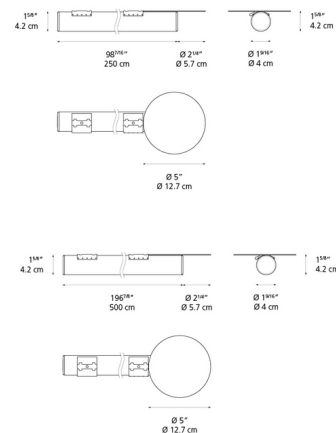

### Specifications

COLOR	N/A
BODY FINISH	White
WATTAGE	33W
DIMMER	Dimmable
DIMENSIONS	98.43"W x 1.62"H x 1.62"D
INTEGRATED LED MODULE	1 x LED/33W/24V LED
COUNTRY OF ORIGIN	China

### Technical Information

PRODUCT DIMENSIONS	Canopy: 5" diameter
LAMP LIFE	36000 hours
COLOR RENDERING	95 CRI
LAMP COLOR	3000K
LUMENS/WATT	72.73
LUMINOUS FLUX	2400 lumens

Shown in white

CLICK TO VIEW PRODUCT