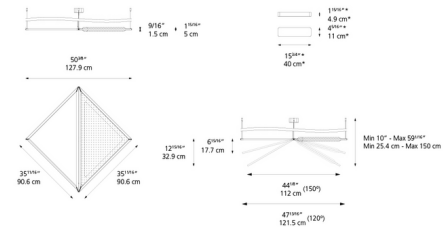

CLICK TO VIEW PRODUCT

Notes: