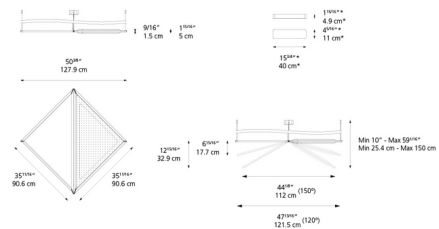

### Specifications

COLOR	Green
BODY FINISH	White
WATTAGE	48W
DIMMER	0-10V
DIMENSIONS	50.37"W x 1.9"H x 50.37"D
INTEGRATED LED MODULE	1 x LED/48W/120-277V LED
COUNTRY OF ORIGIN	Italy