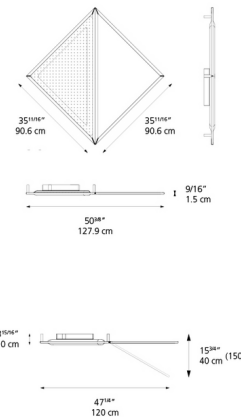

CLICK TO VIEW PRODUCT

Notes: