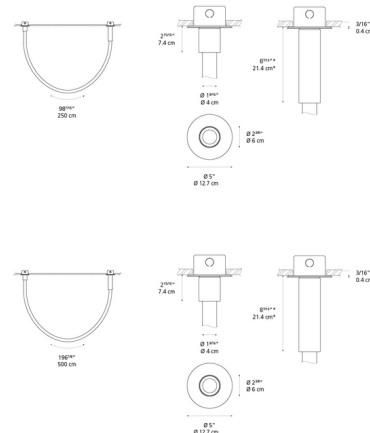

### Specifications

COLOR	N/A
BODY FINISH	White
WATTAGE	38W
DIMMER	Not Dimmable
DIMENSIONS	98.43"W x 8.4"H x 1.62"D
INTEGRATED LED MODULE	1 x LED/38W/120-277V LED
COUNTRY OF ORIGIN	China

### Technical Information

PRODUCT DIMENSIONS	Canopy: 5" diameter x 8.4"H
LAMP LIFE	36000 hours
COLOR RENDERING	95 CRI
LAMP COLOR	3000K
LUMENS/WATT	63.16
LUMINOUS FLUX	2400 lumens

Shown in white

CLICK TO VIEW PRODUCT