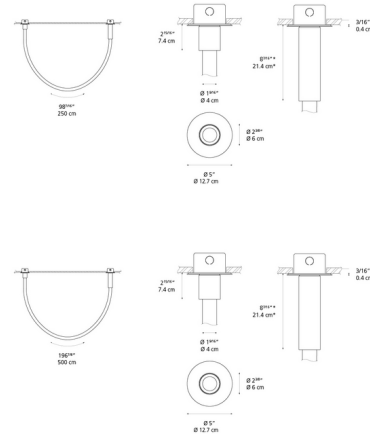

By Artemide

Description

The La Linea Ceiling Light features a flexible acrylic tube tracing a curved shape to provide a uniform line of pleasantly diffused lighting. La Linea's refined, minimalist aesthetic is made possible with Artemide's cutting-edge LED technology, which ensures minimal glare while providing high-performance lighting. Includes non-dimmable 120-277V driver housed in canopy.

Specifications

COLOR	N/A
BODY FINISH	White
WATTAGE	38W
DIMMER	Not Dimmable
DIMENSIONS	98.43"W x 8.4"H x 1.62"D
INTEGRATED LED MODULE	1 x LED/38W/120-277V LED
COUNTRY OF ORIGIN	China

Technical Information

PRODUCT DIMENSIONS	Canopy: 5" diameter x 8.4"H
LAMP LIFE	36000 hours
COLOR RENDERING	95 CRI
LAMP COLOR	3000K
LUMENS/WATT	63.16
LUMINOUS FLUX	2400 lumens

Shown in white

CLICK TO VIEW PRODUCT

Notes: