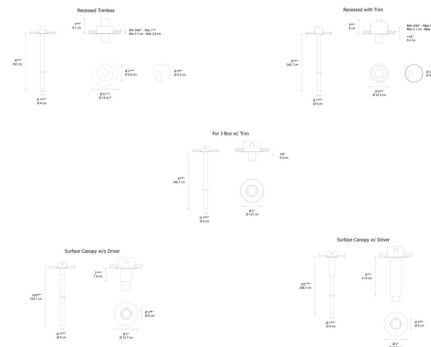

### Description

The La Linea Vertical Ceiling Light features a flexible acrylic tube descending from the ceiling to provide a uniform column of pleasantly diffused lighting. La Linea's refined, minimalist aesthetic is made possible with Artemide's cutting-edge LED technology, which ensures minimal glare while providing high-performance lighting. A variety of canopy mounting options are available to customize the fixture's look. Note: All options except for the Surface Canopy with Driver require a 24V Class 2 power supply, sold separately. Fixture dimmability depends on the power supply used.

### Specifications

COLOR	N/A
BODY FINISH	White
WATTAGE	38W
DIMMER	Not Dimmable
DIMENSIONS	1.56"W x 105.93"H
INTEGRATED LED MODULE	1 x LED/38W/120-277V LED
COUNTRY OF ORIGIN	China

### Technical Information

LAMP LIFE	36000 hours
COLOR RENDERING	95 CRI
LAMP COLOR	3000K
LUMENS/WATT	63.16
LUMINOUS FLUX	2400 lumens

Shown in white

CLICK TO VIEW PRODUCT

Notes: