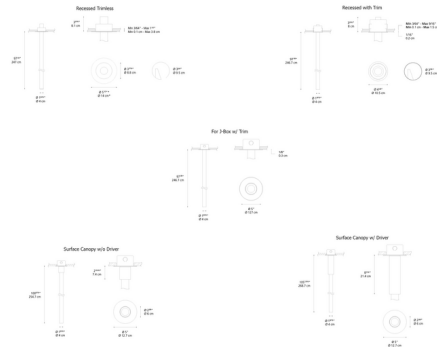

By Artemide

Description

The La Linea Vertical Ceiling Light features a flexible acrylic tube descending from the ceiling to provide a uniform column of pleasantly diffused lighting. La Linea's refined, minimalist aesthetic is made possible with Artemide's cutting-edge LED technology, which ensures minimal glare while providing high-performance lighting. A variety of canopy mounting options are available to customize the fixture's look. Note: All options except for the Surface Canopy with Driver require a 24V Class 2 power supply, sold separately. Fixture dimmability depends on the power supply used.

Specifications

COLOR	N/A
BODY FINISH	White
WATTAGE	38W
DIMMER	Not Dimmable
DIMENSIONS	1.56"W x 105.93"H
INTEGRATED LED MODULE	1 x LED/38W/120-277V LED
COUNTRY OF ORIGIN	China

Technical Information

LAMP LIFE	36000 hours
COLOR RENDERING	95 CRI
LAMP COLOR	3000K
LUMENS/WATT	63.16
LUMINOUS FLUX	2400 lumens

Shown in white

CLICK TO VIEW PRODUCT

Notes: