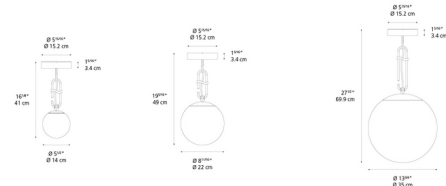

Specifications

COLOR White
 BODY FINISH Black / Brass
 WATTAGE 15W
 DIMMER Standard 120V
 DIMENSIONS 8.93"W x 19.31"H
 BULB NOT INCLUDED 1 x A19/Medium (E26)/15W/120V LED
 COUNTRY OF ORIGIN Italy

Technical Information

PRODUCT DIMENSIONS Backplate: 5.9" diameter

Shown in black / brass / white

CLICK TO VIEW PRODUCT

Notes: