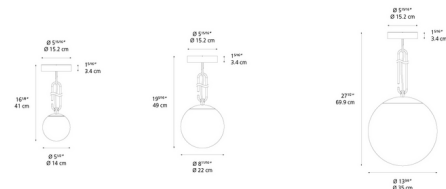

Specifications

COLOR White
 BODY FINISH Black / Brass
 WATTAGE 15W
 DIMMER Standard 120V
 DIMENSIONS 8.93"W x 19.31"H
 BULB NOT INCLUDED 1 x A19/Medium (E26)/15W/120V LED
 COUNTRY OF ORIGIN Italy

Technical Information

PRODUCT DIMENSIONS Backplate: 5.9" diameter

Shown in black / brass / white

CLICK TO VIEW PRODUCT

Notes: