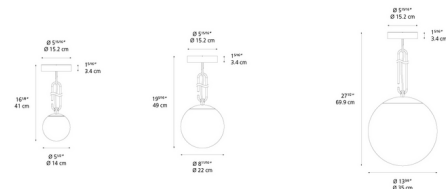

Specifications

COLOR White
BODY FINISH Black / Brass
WATTAGE 15W
DIMMER Standard 120V
DIMENSIONS 8.93"W x 19.31"H
BULB NOT INCLUDED 1 x A19/Medium (E26)/15W/120V LED
COUNTRY OF ORIGIN Italy

Technical Information

PRODUCT DIMENSIONS Backplate: 5.9" diameter

Shown in black / brass / white

CLICK TO VIEW PRODUCT

Notes: