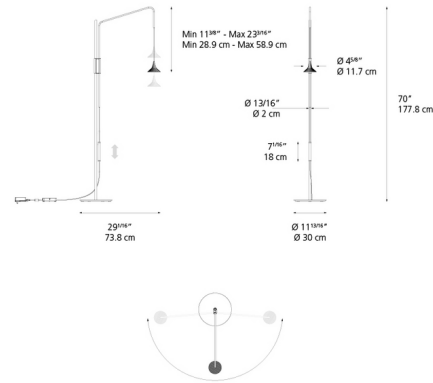

Shown in black / bronze

CLICK TO VIEW PRODUCT

Notes: