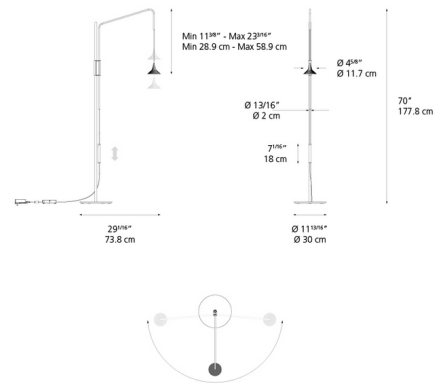

Shown in black / bronze

CLICK TO VIEW PRODUCT

Notes: