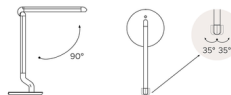

movement / movimento