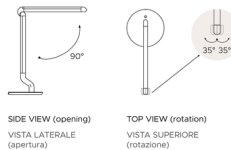

Description

The Picchio Desk Lamp was inspired by the graceful form of the woodpecker, transforming the classic desk lamp into an interactive, sculptural object. Picchio's articulated arm can be tilted 90 degrees, folding from a right angle down into a closed column, and the tip of arm containing the light source can be rotated 35 degrees in either direction. A dimmer switch is located on the base.

Specifications

COLOR N/A
BODY FINISH Polished Aluminum
WATTAGE 3W
DIMMER Included
DIMENSIONS 14.2"W x 18.1"H x 6.3"D
INTEGRATED LED MODULE 1 x LED/3W/120V LED
COUNTRY OF ORIGIN Italy

Technical Information

PRODUCT DIMENSIONS Cord Length: 78.7"
COLOR RENDERING 90 CRI
LAMP COLOR 2700K
LUMENS/WATT 166.67
LUMINOUS FLUX 500 lumens

Shown in polished aluminum

movement / movimento

CLICK TO VIEW PRODUCT

Notes: