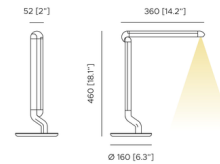

Shown in polished aluminum