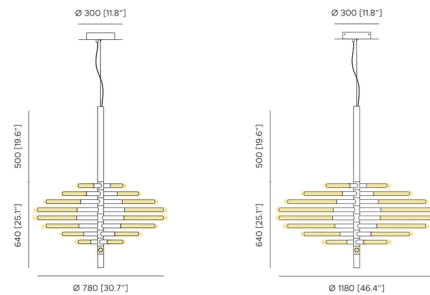

Description

The Bianca Twist Pendant is a sophisticated, modern fixture that will add an elegant touch to any interior. The included tubular light sources form a spiraling helix shape that spreads light in all directions. ELV/TRIAC dimmable.

Specifications

COLOR	N/A
BODY FINISH	Gold
WATTAGE	100.8W
DIMMER	Standard 120V
DIMENSIONS	30.7"W x 44.7"H
INTEGRATED LED MODULE	18 x LED/5.6W/120V LED
COUNTRY OF ORIGIN	Italy

Technical Information

COLOR RENDERING	90 CRI
LAMP COLOR	3000K
LUMENS/WATT	1,607.14
LUMINOUS FLUX	9000 lumens

Shown in gold

CLICK TO VIEW PRODUCT

Notes: