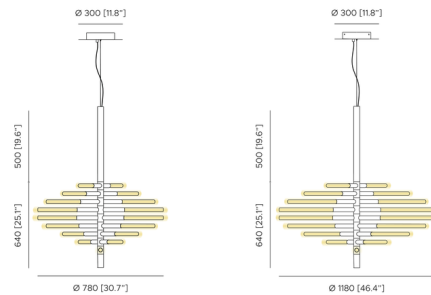

Description

The Bianca Twist Pendant is a sophisticated, modern fixture that will add an elegant touch to any interior. The included tubular light sources form a spiraling helix shape that spreads light in all directions. ELV/TRIAC dimmable.

Specifications

COLOR N/A
BODY FINISH Gold
WATTAGE 100.8W
DIMMER Low Voltage Electronic
DIMENSIONS 30.7"W x 44.9"H
INTEGRATED LED MODULE 18 x LED/5.6W/120V LED
COUNTRY OF ORIGIN Italy

Technical Information

COLOR RENDERING 90 CRI
LAMP COLOR 3000K
LUMENS/WATT 1,575.00
LUMINOUS FLUX 8820 lumens

Shown in gold

CLICK TO VIEW PRODUCT

Notes: