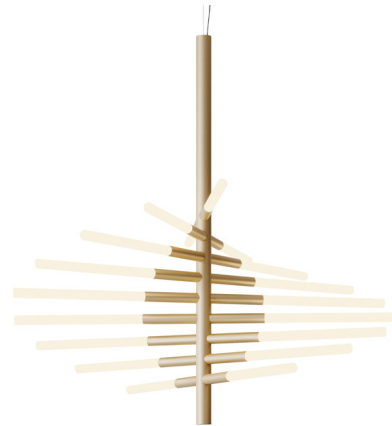

Lightology

lightology.com
866-954-4489
07-06-26

Project: _____

Company: _____

Location: _____ Fixture Type: _____

SPEC #: **CDI1491662**

Approved On: _____ Approved By: _____

Bianca Twist Pendant By Contardi

Description

The Bianca Twist Pendant is a sophisticated, modern fixture that will add an elegant touch to any interior. The included tubular light sources form a spiraling helix shape that spreads light in all directions. ELV/TRIAC dimmable.

Specifications

COLOR	N/A
BODY FINISH	Gold
WATTAGE	100.8W
DIMMER	Standard 120V
DIMENSIONS	30.7"W x 44.7"H
INTEGRATED LED MODULE	18 x LED/5.6W/120V LED
COUNTRY OF ORIGIN	Italy

Technical Information

COLOR RENDERING	90 CRI
LAMP COLOR	3000K
LUMENS/WATT	1,607.14
LUMINOUS FLUX	9000 lumens

Shown in gold

CLICK TO VIEW PRODUCT

Notes: