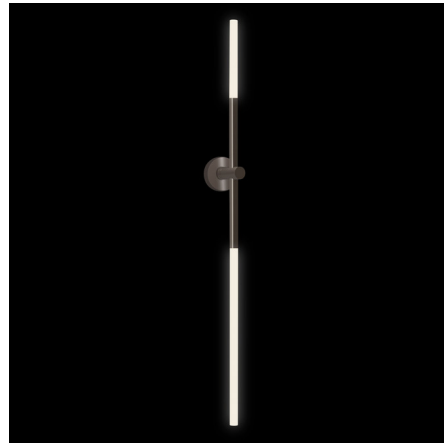

Lightology

lightology.com
866-954-4489
04-06-26

Project: _____

Company: _____

Location: _____ Fixture Type: _____

SPEC #: **CDI1491673**

Approved On: _____ Approved By: _____

Bianca Linear Wall Sconce By Contardi

Description

The Bianca Linear Wall Sconce is a sophisticated, modern fixture that will add an elegant touch to an entryway, hallway or bedroom. The included tubular light sources and slim frame create a sleek line of light. Available with driver located in canopy, or with a remote driver (which includes flat cover plate for standard 4 inch junction box).

Shown in bronze / white

Specifications

COLOR	White
BODY FINISH	Bronze
WATTAGE	14.7W
DIMMER	Low Voltage Electronic
DIMENSIONS	4.7"W x 37.6"H x 4.3"D
INTEGRATED LED MODULE	1 x LED/9.1W/24V LED
INTEGRATED LED MODULE	1 x LED/5.6W/24V LED
COUNTRY OF ORIGIN	Italy

Technical Information

PRODUCT DIMENSIONS	Canopy: 4.7" diameter
COLOR RENDERING	90 CRI
LAMP COLOR	3000K
LUMENS/WATT	152.75
LUMINOUS FLUX	1390 lumens

with driver in the base
con driver nella basetta

supplied with
round plate
to cover
junction box