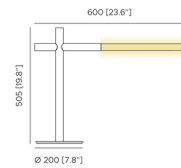

### Description

The Bianca Table Lamp is a sophisticated, modern fixture that will add an elegant touch to any interior. The lamp's sleek frame forms a cross shape, and the horizontal arm rotates side to side to aim the light. Dimmer switch located on top of vertical stem.

### Specifications

COLOR	N/A
BODY FINISH	Gold
WATTAGE	9.1W
DIMMER	Included
DIMENSIONS	23.6"W x 19.8"H x 7.8"D
INTEGRATED LED MODULE	1 x LED/9.1W/120V LED
COUNTRY OF ORIGIN	Italy

### Technical Information

PRODUCT DIMENSIONS	Cord Length: 78.7"
COLOR RENDERING	90 CRI
LAMP COLOR	3000K
LUMENS/WATT	98.90
LUMINOUS FLUX	900 lumens

Shown in gold

frame rotation  
rotazione struttura

CLICK TO VIEW PRODUCT