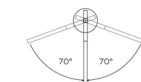

Description

The Bianca Table Lamp is a sophisticated, modern fixture that will add an elegant touch to any interior. The lamp's sleek frame forms a cross shape, and the horizontal arm rotates side to side to aim the light. Dimmer switch located on top of vertical stem.

Shown in gold

frame rotation
rotazione struttura

Specifications

COLOR	N/A
BODY FINISH	Gold
WATTAGE	9.1W
DIMMER	Included
DIMENSIONS	23.6"W x 19.8"H x 7.8"D
INTEGRATED LED MODULE	1 x LED/9.1W/120V LED
COUNTRY OF ORIGIN	Italy

Technical Information

PRODUCT DIMENSIONS	Cord Length: 78.7"
COLOR RENDERING	90 CRI
LAMP COLOR	3000K
LUMENS/WATT	98.90
LUMINOUS FLUX	900 lumens

CLICK TO VIEW PRODUCT

Notes: