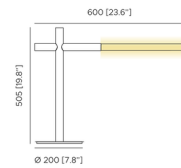

Description

The Bianca Table Lamp is a sophisticated, modern fixture that will add an elegant touch to any interior. The lamp's sleek frame forms a cross shape, and the horizontal arm rotates side to side to aim the light. Dimmer switch located on top of vertical stem.

Shown in gold

frame rotation
rotazione struttura

Specifications

COLOR	N/A
BODY FINISH	Gold
WATTAGE	9.1W
DIMMER	Included
DIMENSIONS	23.6"W x 19.8"H x 7.8"D
INTEGRATED LED MODULE	1 x LED/9.1W/120V LED
COUNTRY OF ORIGIN	Italy

Technical Information

PRODUCT DIMENSIONS	Cord Length: 78.7"
COLOR RENDERING	90 CRI
LAMP COLOR	3000K
LUMENS/WATT	98.90
LUMINOUS FLUX	900 lumens

CLICK TO VIEW PRODUCT

Notes: