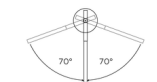

### Description

The Bianca Table Lamp is a sophisticated, modern fixture that will add an elegant touch to any interior. The lamp's sleek frame forms a cross shape, and the horizontal arm rotates side to side to aim the light. Dimmer switch located on top of vertical stem.

### Specifications

COLOR	N/A
BODY FINISH	Gold
WATTAGE	9.1W
DIMMER	Included
DIMENSIONS	23.6"W x 19.8"H x 7.8"D
INTEGRATED LED MODULE	1 x LED/9.1W/120V LED
COUNTRY OF ORIGIN	Italy

### Technical Information

PRODUCT DIMENSIONS	Cord Length: 78.7"
COLOR RENDERING	90 CRI
LAMP COLOR	3000K
LUMENS/WATT	98.90
LUMINOUS FLUX	900 lumens

Shown in gold

frame rotation  
rotazione struttura

CLICK TO VIEW PRODUCT