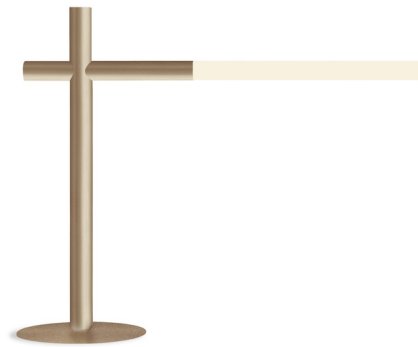

Lightology

lightology.com
866-954-4489
07-06-26

Project: _____

Company: _____

Location: _____ Fixture Type: _____

SPEC #: **CDI1491678**

Approved On: _____ Approved By: _____

Bianca Table Lamp

By Contardi

Description

The Bianca Table Lamp is a sophisticated, modern fixture that will add an elegant touch to any interior. The lamp's sleek frame forms a cross shape, and the horizontal arm rotates side to side to aim the light. Dimmer switch located on top of vertical stem.

Specifications

COLOR	N/A
BODY FINISH	Gold
WATTAGE	9.1W
DIMMER	Included
DIMENSIONS	23.6"W x 19.8"H x 7.8"D
INTEGRATED LED MODULE	1 x LED/9.1W/120V LED
COUNTRY OF ORIGIN	Italy

Technical Information

PRODUCT DIMENSIONS	Cord Length: 78.7"
COLOR RENDERING	90 CRI
LAMP COLOR	3000K
LUMENS/WATT	98.90
LUMINOUS FLUX	900 lumens

Shown in gold

frame rotation
rotazione struttura

CLICK TO VIEW PRODUCT

Notes: