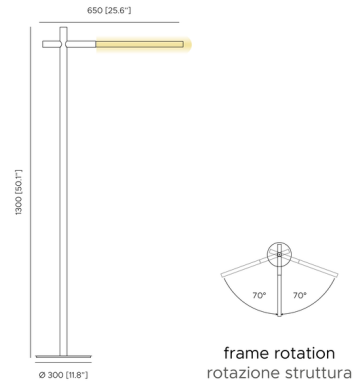

CLICK TO VIEW PRODUCT

Notes: