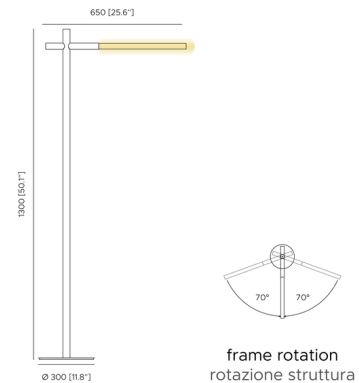

CLICK TO VIEW PRODUCT