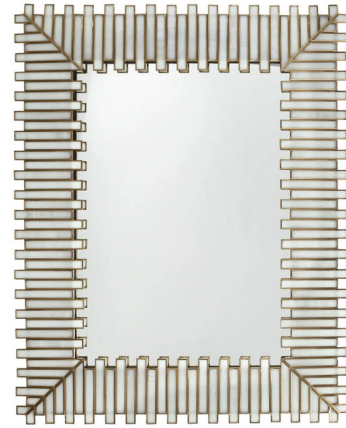

Lightology

lightology.com
866-954-4489
04-25-26

Project: _____

Company: _____

Location: _____ Fixture Type: _____

SPEC #: **CRC1492081**

Approved On: _____ Approved By: _____

Daze Mirror

By Currey & Company

Description

The Daze Mirror has an elegant frame formed of strips of milk glass, joined together with metal in an antique brass finish. When viewed from an angle, the frame appears to float over a twin reflection, creating a beguiling sense of depth. The artisanal material may vary slightly in surface finish from mirror to mirror.

Shown in antique brass / white

Specifications

COLOR	White
BODY FINISH	Antique Brass
WATTAGE	N/A
DIMMER	N/A
DIMENSIONS	45"W x 35"H x 1.5"D
BULB	N/A
COUNTRY OF ORIGIN	India

CLICK TO VIEW PRODUCT

Notes: