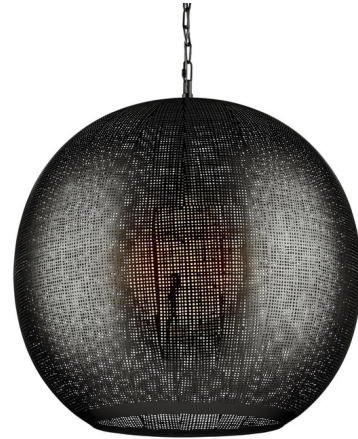

Lightology

lightology.com
866-954-4489
04-24-26

Project: _____

Company: _____

Location: _____ Fixture Type: _____

SPEC #: **CRC1492109**

Approved On: _____ Approved By: _____

Buckram Orb Pendant

By Currey & Company

Description

The Buckram Orb Pendant is an oversized globe infused with global charm. Made from curved sheets of iron, the pieces joined together and acid-etched to create a surface texture. Use with an oversized frosted LED bulb for a glow through the perforations, adding both light and dimension. The result is a pendant with rich texture and a distinctive artisanal feel.

Shown in black nickel

Specifications

COLOR N/A
BODY FINISH Black Nickel
WATTAGE 60W
DIMMER Standard 120V
DIMENSIONS 98.5"L x 24"W x 24"H
BULB INCLUDED 1 x A19/Medium (E26)/60W/120V LED
COUNTRY OF ORIGIN India