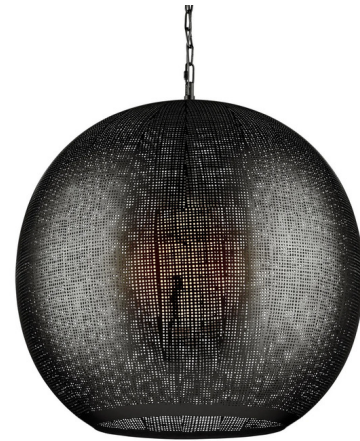

Lightology

lightology.com
866-954-4489
06-30-26

Project: _____

Company: _____

Location: _____ Fixture Type: _____

SPEC #: **CRC1492109**

Approved On: _____ Approved By: _____

Buckram Orb Pendant

By Currey & Company

Description

The Buckram Orb Pendant is an oversized globe infused with global charm. Made from curved sheets of iron, the pieces joined together and acid-etched to create a surface texture. Use with an oversized frosted LED bulb for a glow through the perforations, adding both light and dimension. The result is a pendant with rich texture and a distinctive artisanal feel.

Shown in black nickel

Specifications

COLOR N/A
BODY FINISH Black Nickel
WATTAGE 60W
DIMMER Standard 120V
DIMENSIONS 98.5"L x 24"W x 24"H
BULB INCLUDED 1 x A19/Medium (E26)/60W/120V LED
COUNTRY OF ORIGIN India