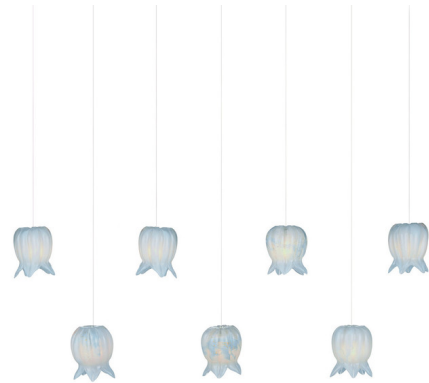

Lightology

lightology.com
866-954-4489
07-02-26

Project: _____

Company: _____

Location: _____ Fixture Type: _____

SPEC #: **CRC1492163**

Approved On: _____ Approved By: _____

Polpo Linear Multi-Light Pendant By Currey & Company

Description

Shaped like delicate Lilly of the Valley blossoms, the Polpo Linear Multilight Pendant is infused with a soft, ethereal quality. Its bell-shaped shades are made of art glass with subtle stippling, making each piece of glass unique. Their textured surfaces gives the glass a Venetian-inspired character, adding depth and richness to the design.

Shown in silver / polpo blue

Specifications

COLOR	Polpo Blue
BODY FINISH	Silver
WATTAGE	70W
DIMMER	Standard 120V
DIMENSIONS	57"L x 5.25"W x 13"H
BULB INCLUDED	7 x LED/G4 (bipin)/10W/120V LED
COUNTRY OF ORIGIN	China