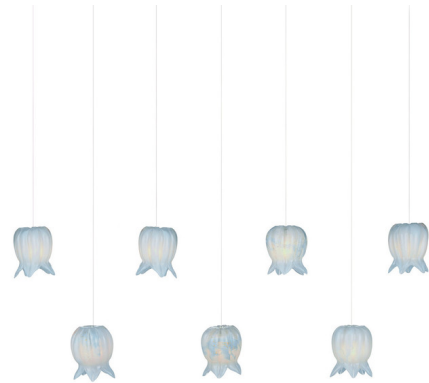

Lightology

lightology.com
866-954-4489
04-24-26

Project: _____

Company: _____

Location: _____ Fixture Type: _____

SPEC #: **CRC1492163**

Approved On: _____ Approved By: _____

Polpo Linear Multi-Light Pendant By Currey & Company

Description

Shaped like delicate Lilly of the Valley blossoms, the Polpo Linear Multilight Pendant is infused with a soft, ethereal quality. Its bell-shaped shades are made of art glass with subtle stippling, making each piece of glass unique. Their textured surfaces gives the glass a Venetian-inspired character, adding depth and richness to the design.

Shown in silver / polpo blue

Specifications

COLOR	Polpo Blue
BODY FINISH	Silver
WATTAGE	70W
DIMMER	Standard 120V
DIMENSIONS	57"L x 5.25"W x 13"H
BULB INCLUDED	7 x LED/G4 (bipin)/10W/120V LED
COUNTRY OF ORIGIN	China