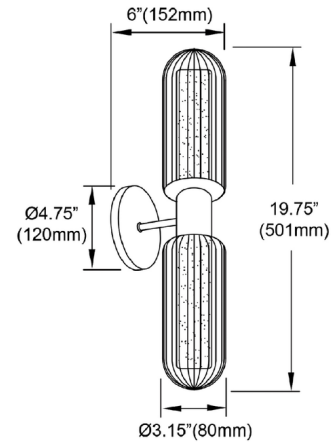

### Description

Illuminate your space with the Balbina Wall Sconce, featuring a sleek metal and glass design that adds a touch of elegance to any bathroom, powder room or spa. This European-inspired lighting fixture by Dainolite offers easy assembly and installation, making it a hassle-free addition to your home. The wall sconce is LED compatible and can be installed either horizontally or vertically, providing versatile options for commercial or residential settings.

### Specifications

COLOR	N/A
BODY FINISH	Aged Brass
WATTAGE	36W
DIMMER	Standard 120V
DIMENSIONS	4.75"W x 19.75"H x 6"D
BULB NOT INCLUDED	2 x T10/Medium (E26)/18W/120V LED
COUNTRY OF ORIGIN	China

CLICK TO VIEW PRODUCT