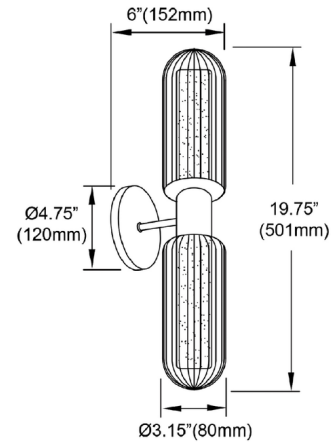

Lightology

lightology.com
866-954-4489
06-30-26

Project: _____
Company: _____
Location: _____ Fixture Type: _____
SPEC #: **DAI1492185**
Approved On: _____ Approved By: _____

Balbina Wall Sconce By Dainolite

Description

Illuminate your space with the Balbina Wall Sconce, featuring a sleek metal and glass design that adds a touch of elegance to any bathroom, powder room or spa. This European-inspired lighting fixture by Dainolite offers easy assembly and installation, making it a hassle-free addition to your home. The wall sconce is LED compatible and can be installed either horizontally or vertically, providing versatile options for commercial or residential settings.

Shown in aged brass

Specifications

COLOR	N/A
BODY FINISH	Aged Brass
WATTAGE	36W
DIMMER	Standard 120V
DIMENSIONS	4.75"W x 19.75"H x 6"D
BULB NOT INCLUDED	2 x T10/Medium (E26)/18W/120V LED
COUNTRY OF ORIGIN	China