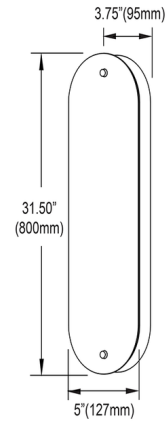

### Specifications

COLOR	Alabaster
BODY FINISH	Matte Black
WATTAGE	36W
DIMMER	Standard 120V
DIMENSIONS	5"W x 16"H x 3.75"D
BULB NOT INCLUDED	2 x T10/Medium (E26)/18W/120V LED
COUNTRY OF ORIGIN	China

CLICK TO VIEW PRODUCT