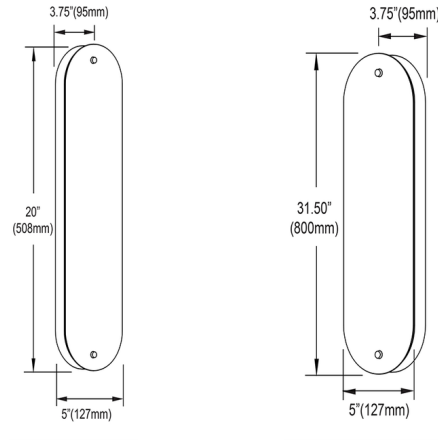

Shown in matte black / alabaster

Specifications

COLOR	Alabaster
BODY FINISH	Matte Black
WATTAGE	36W
DIMMER	Standard 120V
DIMENSIONS	5"W x 16"H x 3.75"D
BULB NOT INCLUDED	2 x T10/Medium (E26)/18W/120V LED
COUNTRY OF ORIGIN	China