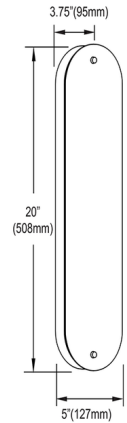

### Specifications

COLOR	Alabaster
BODY FINISH	Matte Black
WATTAGE	36W
DIMMER	Standard 120V
DIMENSIONS	5"W x 16"H x 3.75"D
BULB NOT INCLUDED	2 x T10/Medium (E26)/18W/120V LED
COUNTRY OF ORIGIN	China

CLICK TO VIEW PRODUCT