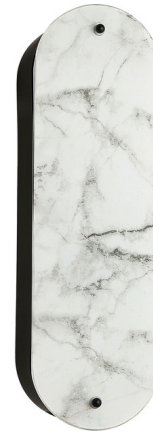

Lightology

lightology.com
866-954-4489
06-30-26

Project: _____
 Company: _____
 Location: _____ Fixture Type: _____
 SPEC #: **DAI1492186**
 Approved On: _____ Approved By: _____

Pascal Wall Sconce By Dainolite

Description

Enhance your space with the Pascal Wall Sconce, a perfect blend of contemporary design and European-inspired luxury by Dainolite. Crafted from faux alabaster and metal for a sleek, modern look, this versatile fixture can be installed horizontally or vertically to complement any bedroom or office. Easy to assemble and LED compatible, it offers a low-maintenance lighting solution ideal for both residential and commercial spaces.

Shown in matte black / alabaster

Specifications

COLOR	Alabaster
BODY FINISH	Matte Black
WATTAGE	36W
DIMMER	Standard 120V
DIMENSIONS	5"W x 16"H x 3.75"D
BULB NOT INCLUDED	2 x T10/Medium (E26)/18W/120V LED
COUNTRY OF ORIGIN	China