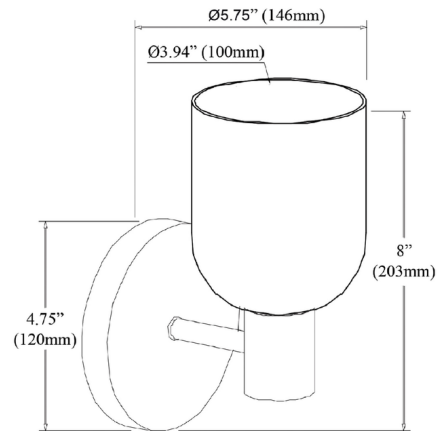

Shown in matte black / white

Specifications

COLOR	White
BODY FINISH	Matte Black
WATTAGE	9W
DIMMER	Standard 120V
DIMENSIONS	4.75"W x 8"H x 5.75"D
BULB NOT INCLUDED	1 x G16.5/Candelabra (E12)/9W/120V LED
COUNTRY OF ORIGIN	China