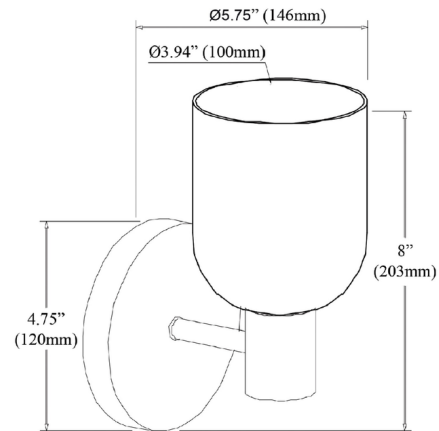

Shown in matte black / white

Specifications

COLOR White
BODY FINISH Matte Black
WATTAGE 9W
DIMMER Standard 120V
DIMENSIONS 4.75"W x 8"H x 5.75"D
BULB NOT INCLUDED 1 x G16.5/Candelabra (E12)/9W/120V LED
COUNTRY OF ORIGIN China