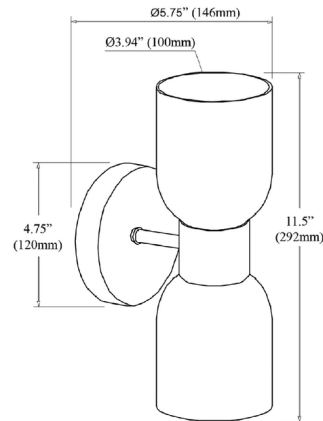

### Specifications

COLOR	White
BODY FINISH	Matte Black
WATTAGE	36W
DIMMER	Standard 120V
DIMENSIONS	4.75"W x 11.5"H x 5.75"D
BULB NOT INCLUDED	2 x G16.5/Candelabra (E12)/18W/120V LED
COUNTRY OF ORIGIN	China