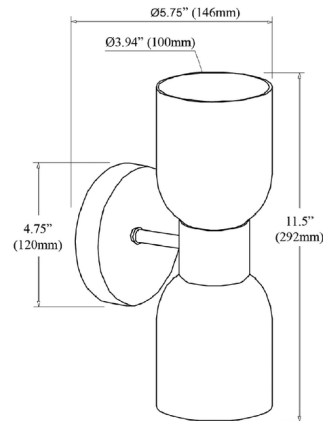

Description

The Vonda 2 Light Wall Sconce seamlessly blends form and function, offering a sophisticated touch to any bathroom, powder room, or spa. Crafted with elegant glass and metal, its European-inspired design enhances both residential and commercial spaces. Designed for versatility, the fixture can be installed horizontally or vertically and features dimmable capability when used with a compatible dimmer, allowing you to create the perfect ambiance.

Shown in matte black / white

Specifications

COLOR	White
BODY FINISH	Matte Black
WATTAGE	36W
DIMMER	Standard 120V
DIMENSIONS	4.75"W x 11.5"H x 5.75"D
BULB NOT INCLUDED	2 x G16.5/Candelabra (E12)/18W/120V LED
COUNTRY OF ORIGIN	China