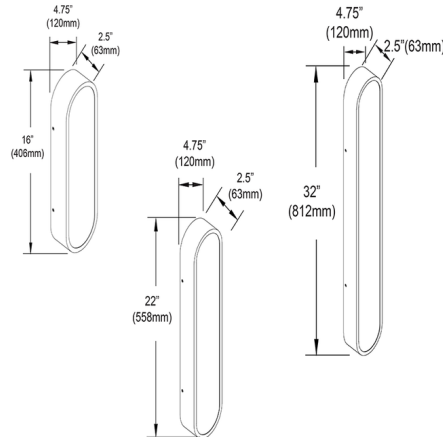

Lightology

lightology.com
866-954-4489
04-25-26

Project: _____
Company: _____
Location: _____ Fixture Type: _____
SPEC #: **DAI1492193**
Approved On: _____ Approved By: _____

Walsh Wall Sconce By Dainolite

Description

The Walsh LED Wall Sconce integrates contemporary light with European-inspired quality luxury lighting by Dainolite. Made of metal and faux alabaster, this fixture offers easy assembly and hassle-free maintenance. Perfect for your foyer, hall, or living room, it may be installed horizontally or vertically to suit your style.

Shown in matte black / alabaster

Specifications

COLOR	Alabaster
BODY FINISH	Matte Black
WATTAGE	20W
DIMMER	Low Voltage Electronic
DIMENSIONS	.16"W x 4.75"H x 2.5"D
INTEGRATED LED MODULE	1 x LED/20W/120V LED
COUNTRY OF ORIGIN	China

Technical Information

LAMP LIFE	30000 hours
COLOR RENDERING	90 CRI
LAMP COLOR	3000K
LUMENS/WATT	44.10
LUMINOUS FLUX	882 lumens

CLICK TO VIEW PRODUCT

Notes: