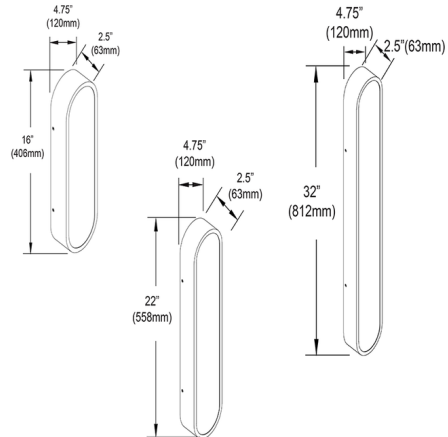

Shown in matte black / alabaster