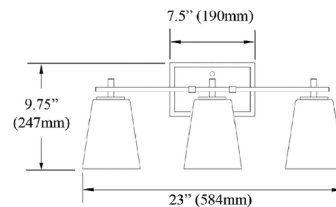

Shown in matte black / clear

Front View/Vue de Face

Top View/vue de dessus

Specifications

COLOR	Clear
BODY FINISH	Matte Black
WATTAGE	81W
DIMMER	Standard 120V
DIMENSIONS	23"W x 9.75"H x 7"D
BULB NOT INCLUDED	3 x A19/Medium (E26)/27W/120V LED
COUNTRY OF ORIGIN	China