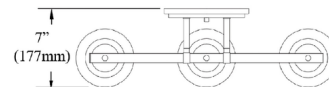

Shown in matte black / clear

Front View/Vue de Face

Top View/vue de dessus

Specifications

COLOR	Clear
BODY FINISH	Matte Black
WATTAGE	81W
DIMMER	Standard 120V
DIMENSIONS	23"W x 9.75"H x 7"D
BULB NOT INCLUDED	3 x A19/Medium (E26)/27W/120V LED
COUNTRY OF ORIGIN	China