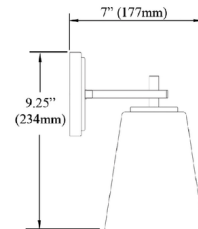

Shown in matte black / clear

Front View/Vue de Face

Side View/Vue de Côté

Specifications

COLOR Clear
BODY FINISH Matte Black
WATTAGE 9W
DIMMER Standard 120V
DIMENSIONS 5.25"W x 9.75"H x 7"D
BULB NOT INCLUDED 1 x A19/Medium (E26)/9W/120V LED
COUNTRY OF ORIGIN China