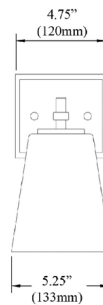

Shown in matte black / clear

Front View/Vue de Face

Side View/Vue de Côté

Specifications

COLOR	Clear
BODY FINISH	Matte Black
WATTAGE	9W
DIMMER	Standard 120V
DIMENSIONS	5.25"W x 9.75"H x 7"D
BULB NOT INCLUDED	1 x A19/Medium (E26)/9W/120V LED
COUNTRY OF ORIGIN	China