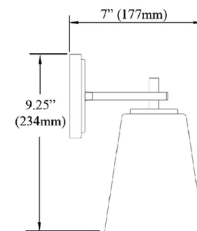

Shown in matte black / clear

Front View/Vue de Face

Side View/Vue de Côté

Specifications

COLOR	Clear
BODY FINISH	Matte Black
WATTAGE	9W
DIMMER	Standard 120V
DIMENSIONS	5.25"W x 9.75"H x 7"D
BULB NOT INCLUDED	1 x A19/Medium (E26)/9W/120V LED
COUNTRY OF ORIGIN	China