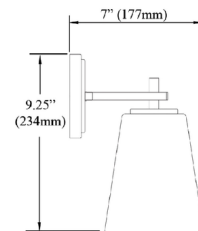

### Specifications

COLOR	Clear
BODY FINISH	Matte Black
WATTAGE	9W
DIMMER	Standard 120V
DIMENSIONS	5.25"W x 9.75"H x 7"D
BULB NOT INCLUDED	1 x A19/Medium (E26)/9W/120V LED
COUNTRY OF ORIGIN	China

CLICK TO VIEW PRODUCT