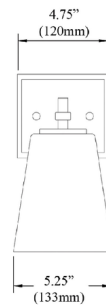

Front View/Vue de Face