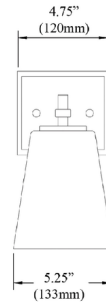

Shown in matte black / clear

Front View/Vue de Face

Side View/Vue de Côté

Specifications

COLOR Clear
BODY FINISH Matte Black
WATTAGE 9W
DIMMER Standard 120V
DIMENSIONS 5.25"W x 9.75"H x 7"D
BULB NOT INCLUDED 1 x A19/Medium (E26)/9W/120V LED
COUNTRY OF ORIGIN China