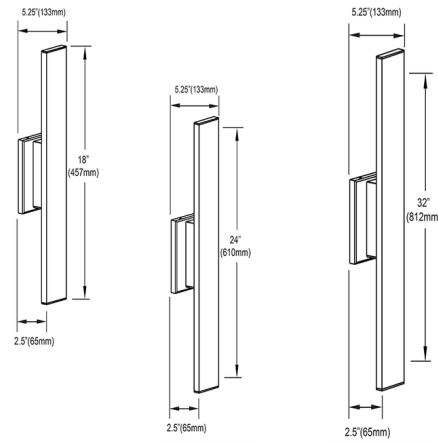

Lightology

lightology.com
866-954-4489
07-03-26

Project: _____
Company: _____
Location: _____ Fixture Type: _____
SPEC #: **DAI1492202**
Approved On: _____ Approved By: _____

Weatherly Outdoor Wall Sconce By Dainolite

Description

The Weatherly Outdoor Wall Sconce combines modern light design with European-inspired quality by Dainolite. Crafted from durable metal, this stylish outdoor fixture is perfect for illuminating patios or office exteriors. Its integrated LED technology is energy efficient, making it both practical and eco-friendly. Designed for use in outdoor environments, it can be installed horizontally or vertically, offering versatile style options.

Specifications

COLOR	N/A
BODY FINISH	Matte Black
WATTAGE	15W
DIMMER	Low Voltage Electronic
DIMENSIONS	5.25"W x 18"H x 2.5"D
INTEGRATED LED MODULE	1 x LED/15W/120V LED
COUNTRY OF ORIGIN	China

Technical Information

LAMP LIFE	30000 hours
COLOR RENDERING	90 CRI
LAMP COLOR	3000K
LUMENS/WATT	40.00
LUMINOUS FLUX	600 lumens

Shown in matte black

CLICK TO VIEW PRODUCT

Notes: