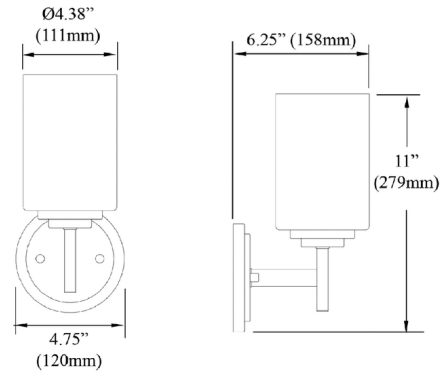

Shown in matte black / opal white

Front View/Vue de Face Side View/Vue de Côté

Specifications

COLOR	Opal White
BODY FINISH	Matte Black
WATTAGE	9W
DIMMER	Standard 120V
DIMENSIONS	4.75"W x 11"H x 6.25"D
BULB NOT INCLUDED	1 x A19/Medium (E26)/9W/120V LED
COUNTRY OF ORIGIN	China