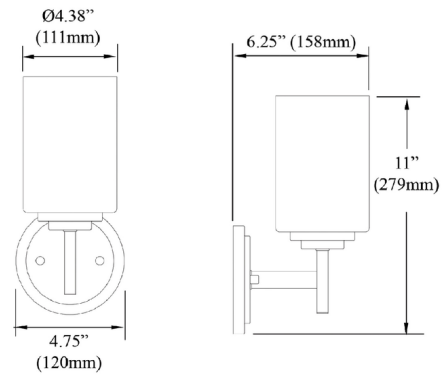

Shown in matte black / opal white

Front View/Vue de Face Side View/Vue de Côté

Specifications

COLOR	Opal White
BODY FINISH	Matte Black
WATTAGE	9W
DIMMER	Standard 120V
DIMENSIONS	4.75"W x 11"H x 6.25"D
BULB NOT INCLUDED	1 x A19/Medium (E26)/9W/120V LED
COUNTRY OF ORIGIN	China