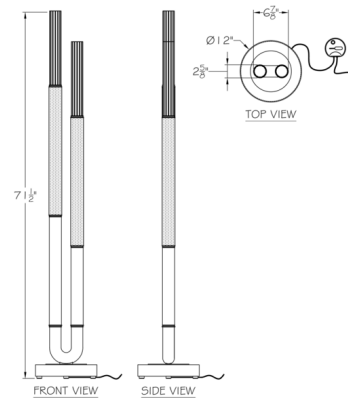

Specifications

| | |
|-----------------------|-------------------------|
| COLOR | N/A |
| BODY FINISH | Black / Brass / No Skin |
| WATTAGE | 13W |
| DIMMER | Included |
| DIMENSIONS | 12"W x 71.5"H |
| INTEGRATED LED MODULE | 2 x LED/6.5W/120V LED |
| COUNTRY OF ORIGIN | United States |

Technical Information

| | |
|---------------|-------------|
| LAMP COLOR | 3000K |
| LUMENS/WATT | 193.85 |
| LUMINOUS FLUX | 1260 lumens |

Shown in black / brass / no skin

CLICK TO VIEW PRODUCT

Notes: