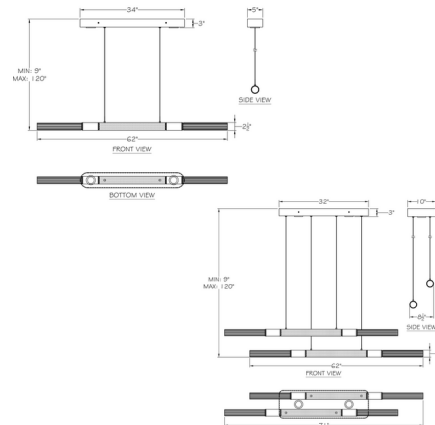

Description

Suspended by adjustable cords, the Antonia Linear Pendant features straight tubular lines and the inclusion of metals carefully handcrafted to transition from parchment to magnificent glass, culminating in a stunning beam of light. Available in a wide range of exquisite finishes, with choice parchment colors. Also available with no parchment (no skin option). Upper & lower lights can be wired independently for single or dual light control. Note: 4-Light option includes 2 integrated LED and 2 MR16, 6.5W, GU10 bulbs while the 6-Light option includes 4 integrated LED and 2 MR16, 6.5W, GU10 bulbs.

Specifications

COLOR	N/A
BODY FINISH	Bronze / Brass / No Skin
WATTAGE	39W
DIMMER	Low Voltage Electronic
DIMENSIONS	71"L x 8.5"W x 2.5"H
INTEGRATED LED MODULE	6 x LED/6.5W/120V LED
COUNTRY OF ORIGIN	United States

Technical Information

PRODUCT DIMENSIONS	Min/Max Height(in): 9 - 120
LAMP COLOR	3000K
LUMENS/WATT	618.46
LUMINOUS FLUX	4020 lumens

Shown in bronze / brass / no skin

CLICK TO VIEW PRODUCT

Notes: