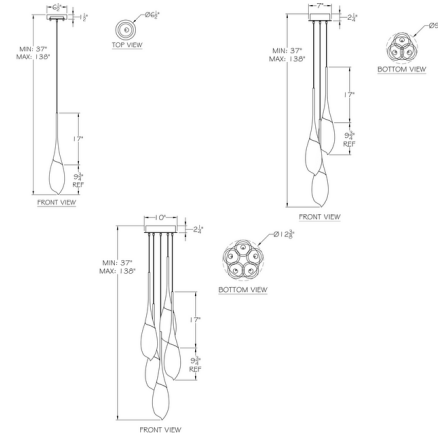

### Description

No description available.

Shown in champagne / clear-black

### Specifications

COLOR . . . . . Clear-Black  
 BODY FINISH . . . . . Champagne  
 WATTAGE . . . . . 5W  
 DIMMER . . . . . Low Voltage Electronic  
 DIMENSIONS . . . . . 5"W x 26.75"H  
 INTEGRATED LED MODULE . . . . . 1 x LED/5W/120V LED  
 COUNTRY OF ORIGIN . . . . . United States