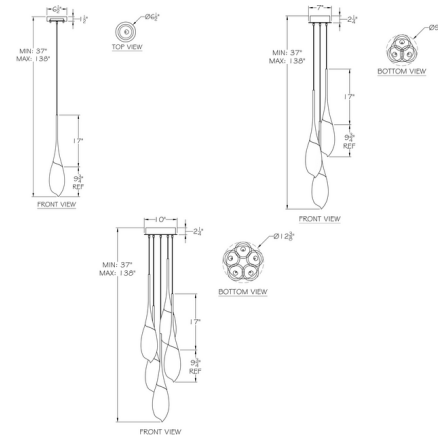

By Fine Art Handcrafted Lighting

Description

No description available.

Shown in champagne / clear-black

Specifications

COLOR Clear-Black
 BODY FINISH Champagne
 WATTAGE 5W
 DIMMER Low Voltage Electronic
 DIMENSIONS 5"W x 26.75"H
 INTEGRATED LED MODULE 1 x LED/5W/120V LED
 COUNTRY OF ORIGIN United States

Technical Information

LAMP COLOR 3000K
 LUMENS/WATT 76.00
 LUMINOUS FLUX 380 lumens

CLICK TO VIEW PRODUCT

Notes: