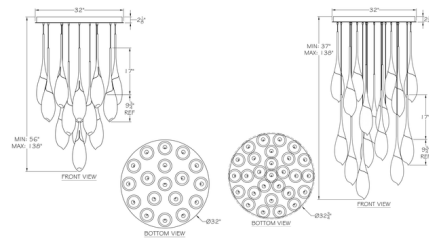

Specifications

COLOR Clear-Black
BODY FINISH Midnight Steel
WATTAGE 5W
DIMMER Low Voltage Electronic
DIMENSIONS 32.75"W x 26.75"H
INTEGRATED LED MODULE 1 x LED/5W/120V LED
COUNTRY OF ORIGIN United States

Technical Information

PRODUCT DIMENSIONS Min/Max Height (in): 37 - 138
LAMP COLOR 3000K
LUMENS/WATT 1,332.00
LUMINOUS FLUX 6660 lumens

Shown in midnight steel / clear-black

CLICK TO VIEW PRODUCT

Notes: