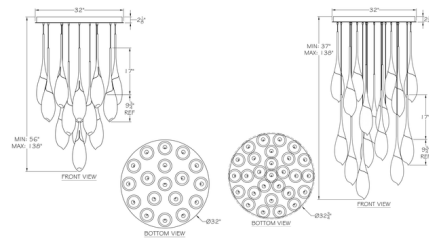

Specifications

COLOR Clear-Black
 BODY FINISH Midnight Steel
 WATTAGE 5W
 DIMMER Low Voltage Electronic
 DIMENSIONS 32.75"W x 26.75"H
 INTEGRATED LED MODULE 1 x LED/5W/120V LED
 COUNTRY OF ORIGIN United States

Technical Information

PRODUCT DIMENSIONS Min/Max Height (in): 37 - 138
 LAMP COLOR 3000K
 LUMENS/WATT 1,332.00
 LUMINOUS FLUX 6660 lumens

Shown in midnight steel / clear-black

CLICK TO VIEW PRODUCT

Notes: