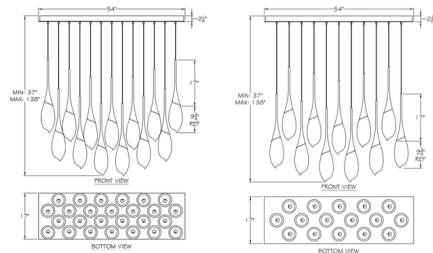

Description

The Mayu Linear Pendant glows with gentle radiance, transforming space like twilight, revealing the quiet poetry of shadow, light, and artistry within the glass itself. Note: 16-Light recommended for low ceilings, 28-Light recommended for high ceilings.

Specifications

COLOR Clear-Black
 BODY FINISH Midnight Steel
 WATTAGE 80W
 DIMMER Low Voltage Electronic
 DIMENSIONS 54"W x 26.75"H
 INTEGRATED LED MODULE 16 x LED/5W/120V LED
 COUNTRY OF ORIGIN United States

Technical Information

PRODUCT DIMENSIONS Min/Max Height (in): 37 - 138
 LAMP COLOR 3000K
 LUMENS/WATT 1,184.00
 LUMINOUS FLUX 5920 lumens

Shown in midnight steel / clear-black

CLICK TO VIEW PRODUCT

Notes: