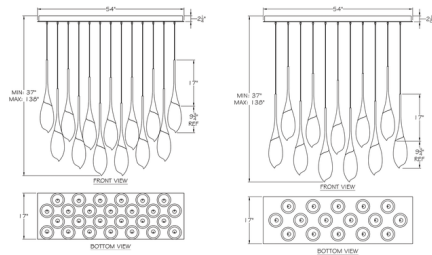

Description

The Mayu Linear Pendant glows with gentle radiance, transforming space like twilight, revealing the quiet poetry of shadow, light, and artistry within the glass itself. Note: 16-Light recommended for low ceilings, 28-Light recommended for high ceilings.

Specifications

COLOR Clear-Black
 BODY FINISH Midnight Steel
 WATTAGE 80W
 DIMMER Low Voltage Electronic
 DIMENSIONS 54"W x 26.75"H
 INTEGRATED LED MODULE 16 x LED/5W/120V LED
 COUNTRY OF ORIGIN United States

Technical Information

PRODUCT DIMENSIONS Min/Max Height (in): 37 - 138
 LAMP COLOR 3000K
 LUMENS/WATT 1,184.00
 LUMINOUS FLUX 5920 lumens

Shown in midnight steel / clear-black

CLICK TO VIEW PRODUCT

Notes: