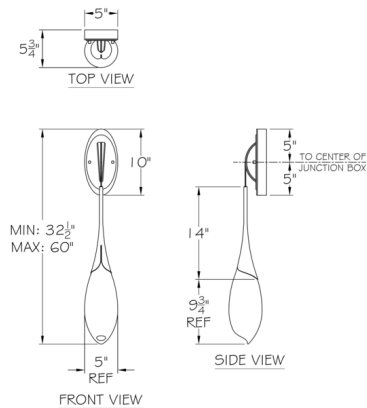

CLICK TO VIEW PRODUCT

Notes: