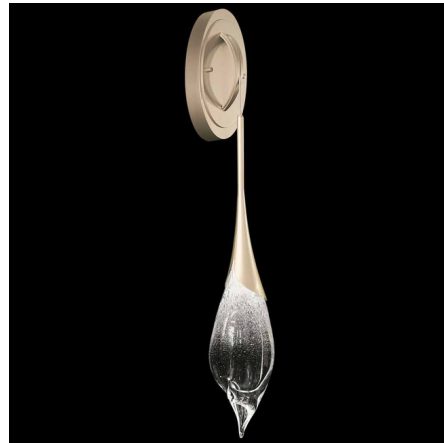

Lightology

lightology.com
866-954-4489
06-30-26

Project: _____
 Company: _____
 Location: _____ Fixture Type: _____
 SPEC #: **FAL1492347**
 Approved On: _____ Approved By: _____

Mayu Adjustable Wall Sconce By Fine Art Handcrafted Lighting

Description

The Mayu Adjustable Wall Sconce celebrates the art of glassblowing through delicate, hand-pulled forms shaped by master artisans. Each sconce glows with gentle radiance, transforming space like twilight and revealing the quiet poetry of shadow, light, and artistry within the glass itself. Adjustable cable included.

Specifications

COLOR Clear-Black
 BODY FINISH Champagne
 WATTAGE 5W
 DIMMER Low Voltage Electronic
 DIMENSIONS 5"W x 23.75"H x 5.75"D
 INTEGRATED LED MODULE 1 x LED/5W/120V LED
 COUNTRY OF ORIGIN United States

Technical Information

LAMP COLOR 3000K
 LUMENS/WATT 76.00
 LUMINOUS FLUX 380 lumens

Shown in champagne / clear-black

CLICK TO VIEW PRODUCT

Notes: