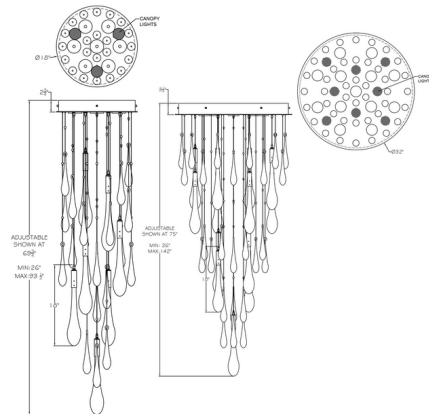

Description

The Rain Cascading Pendant captures the beauty of motion suspended in time with artisan-blown glass rain drops infused with swirling mist and illuminated from within. Offered in Silver, Gold, or Copper drops, each paired with clear and black droplets and complemented by a hand-applied ombre finish that enhances its luminous depth. Upper & lower lights can be wired independently for single or dual light control. Note: Integrated 4.5W LED + either 3 or 8 MR16, 6.5W, GU10 Bulbs Included.

Specifications

COLOR	N/A
BODY FINISH	Copper
WATTAGE	19.5W
DIMMER	Low Voltage Electronic
DIMENSIONS	18"W x 18"H
INTEGRATED LED MODULE	3 x LED/6.5W/120V LED
COUNTRY OF ORIGIN	United States

Technical Information

PRODUCT DIMENSIONS	Chain/Rod Length: 120"
LAMP COLOR	3000K
LUMENS/WATT	629.23
LUMINOUS FLUX	4090 lumens

Shown in copper

CLICK TO VIEW PRODUCT

Notes: