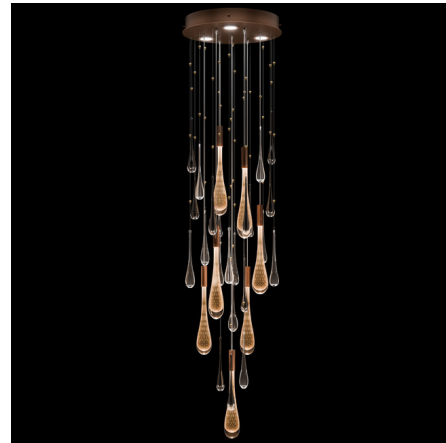

Lightology

lightology.com
866-954-4489
07-07-26

Project: _____

Company: _____

Location: _____ Fixture Type: _____

SPEC #: **FAL1492348**

Approved On: _____ Approved By: _____

Rain Cascading Pendant By Fine Art Handcrafted Lighting

Description

The Rain Cascading Pendant captures the beauty of motion suspended in time with artisan-blown glass rain drops infused with swirling mist and illuminated from within. Offered in Silver, Gold, or Copper drops, each paired with clear and black droplets and complemented by a hand-applied ombre finish that enhances its luminous depth. Upper & lower lights can be wired independently for single or dual light control. Note: Integrated 4.5W LED + either 3 or 8 MR16, 6.5W, GU10 Bulbs Included.

Shown in ombre copper / copper glass

Specifications

COLOR	N/A
BODY FINISH	Ombre Copper / Copper Glass
WATTAGE	19.5W
DIMMER	Low Voltage Electronic
DIMENSIONS	18"W x 18"H
INTEGRATED LED MODULE	3 x LED/6.5W/120V LED
COUNTRY OF ORIGIN	United States

Technical Information

PRODUCT DIMENSIONS	Chain/Rod Length: 120"
LAMP COLOR	3000K
LUMENS/WATT	629.23
LUMINOUS FLUX	4090 lumens

CLICK TO VIEW PRODUCT

Notes: