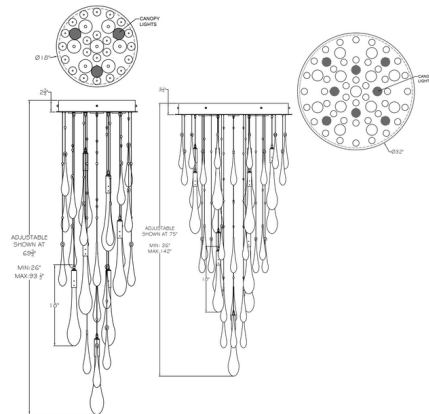

Lightology

lightology.com
866-954-4489
07-07-26

Project: _____

Company: _____

Location: _____ Fixture Type: _____

SPEC #: **FAL1492348**

Approved On: _____ Approved By: _____

Rain Cascading Pendant By Fine Art Handcrafted Lighting

Description

The Rain Cascading Pendant captures the beauty of motion suspended in time with artisan-blown glass rain drops infused with swirling mist and illuminated from within. Offered in Silver, Gold, or Copper drops, each paired with clear and black droplets and complemented by a hand-applied ombre finish that enhances its luminous depth. Upper & lower lights can be wired independently for single or dual light control. Note: Integrated 4.5W LED + either 3 or 8 MR16, 6.5W, GU10 Bulbs Included.

Shown in ombre copper / copper glass

Specifications

COLOR	N/A
BODY FINISH	Ombre Copper / Copper Glass
WATTAGE	19.5W
DIMMER	Low Voltage Electronic
DIMENSIONS	18"W x 18"H
INTEGRATED LED MODULE	3 x LED/6.5W/120V LED
COUNTRY OF ORIGIN	United States

Technical Information

PRODUCT DIMENSIONS	Chain/Rod Length: 120"
LAMP COLOR	3000K
LUMENS/WATT	629.23
LUMINOUS FLUX	4090 lumens

CLICK TO VIEW PRODUCT

Notes: