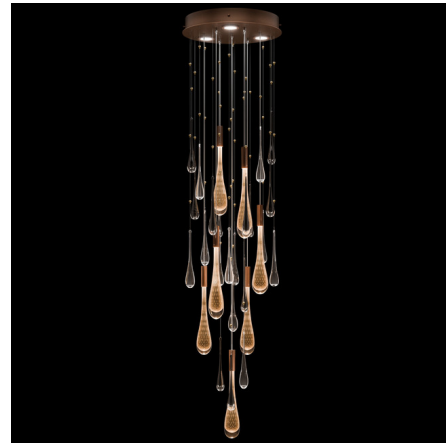

Lightology

lightology.com
866-954-4489
04-25-26

Project: _____

Company: _____

Location: _____ Fixture Type: _____

SPEC #: **FAL1492348**

Approved On: _____ Approved By: _____

Rain Cascading Pendant By Fine Art Handcrafted Lighting

Description

The Rain Cascading Pendant captures the beauty of motion suspended in time with artisan-blown glass rain drops infused with swirling mist and illuminated from within. Offered in Silver, Gold, or Copper drops, each paired with clear and black droplets and complemented by a hand-applied ombre finish that enhances its luminous depth. Upper & lower lights can be wired independently for single or dual light control. Note: Integrated 4.5W LED + either 3 or 8 MR16, 6.5W, GU10 Bulbs Included.

Specifications

COLOR	N/A
BODY FINISH	Copper
WATTAGE	19.5W
DIMMER	Low Voltage Electronic
DIMENSIONS	18"W x 18"H
INTEGRATED LED MODULE	3 x LED/6.5W/120V LED
COUNTRY OF ORIGIN	United States

Technical Information

PRODUCT DIMENSIONS	Chain/Rod Length: 120"
LAMP COLOR	3000K
LUMENS/WATT	629.23
LUMINOUS FLUX	4090 lumens

Shown in copper

CLICK TO VIEW PRODUCT

Notes: