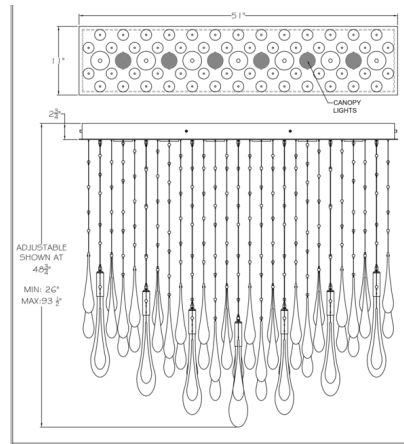

Shown in ombre copper / copper glass

CLICK TO VIEW PRODUCT

Notes: