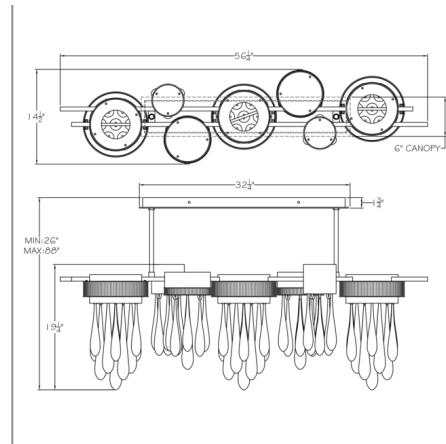

Specifications

COLOR	N/A
BODY FINISH	Bronze / Gold
WATTAGE	8W
DIMMER	Low Voltage Electronic
DIMENSIONS	56.25"L x 14.5"W x 19.25"H
INTEGRATED LED MODULE	1 x LED/8W/120V LED
COUNTRY OF ORIGIN	United States

Technical Information

PRODUCT DIMENSIONS	Downrods Included: (2) 6", (2) 12", and (2) 18" stems
LAMP COLOR	3000K
LUMENS/WATT	1,200.00
LUMINOUS FLUX	9600 lumens

Shown in bronze / gold

CLICK TO VIEW PRODUCT