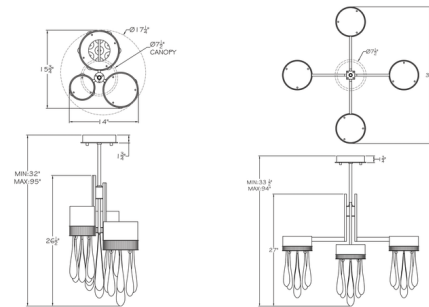

CLICK TO VIEW PRODUCT

Notes: