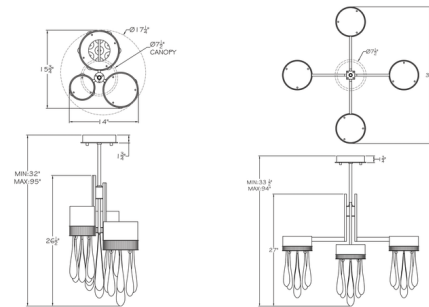

### Specifications

COLOR	N/A
BODY FINISH	Ombre Copper / Copper Glass
WATTAGE	4.5W
DIMMER	Low Voltage Electronic
DIMENSIONS	33"W x 27"H
INTEGRATED LED MODULE	1 x LED/4.5W/120V LED
COUNTRY OF ORIGIN	United States

### Technical Information

PRODUCT DIMENSIONS	Downrods Included: (2) 6", (2) 12", and (2) 18" stems
LAMP COLOR	3000K
LUMENS/WATT	720.00
LUMINOUS FLUX	3240 lumens

CLICK TO VIEW PRODUCT

Notes: